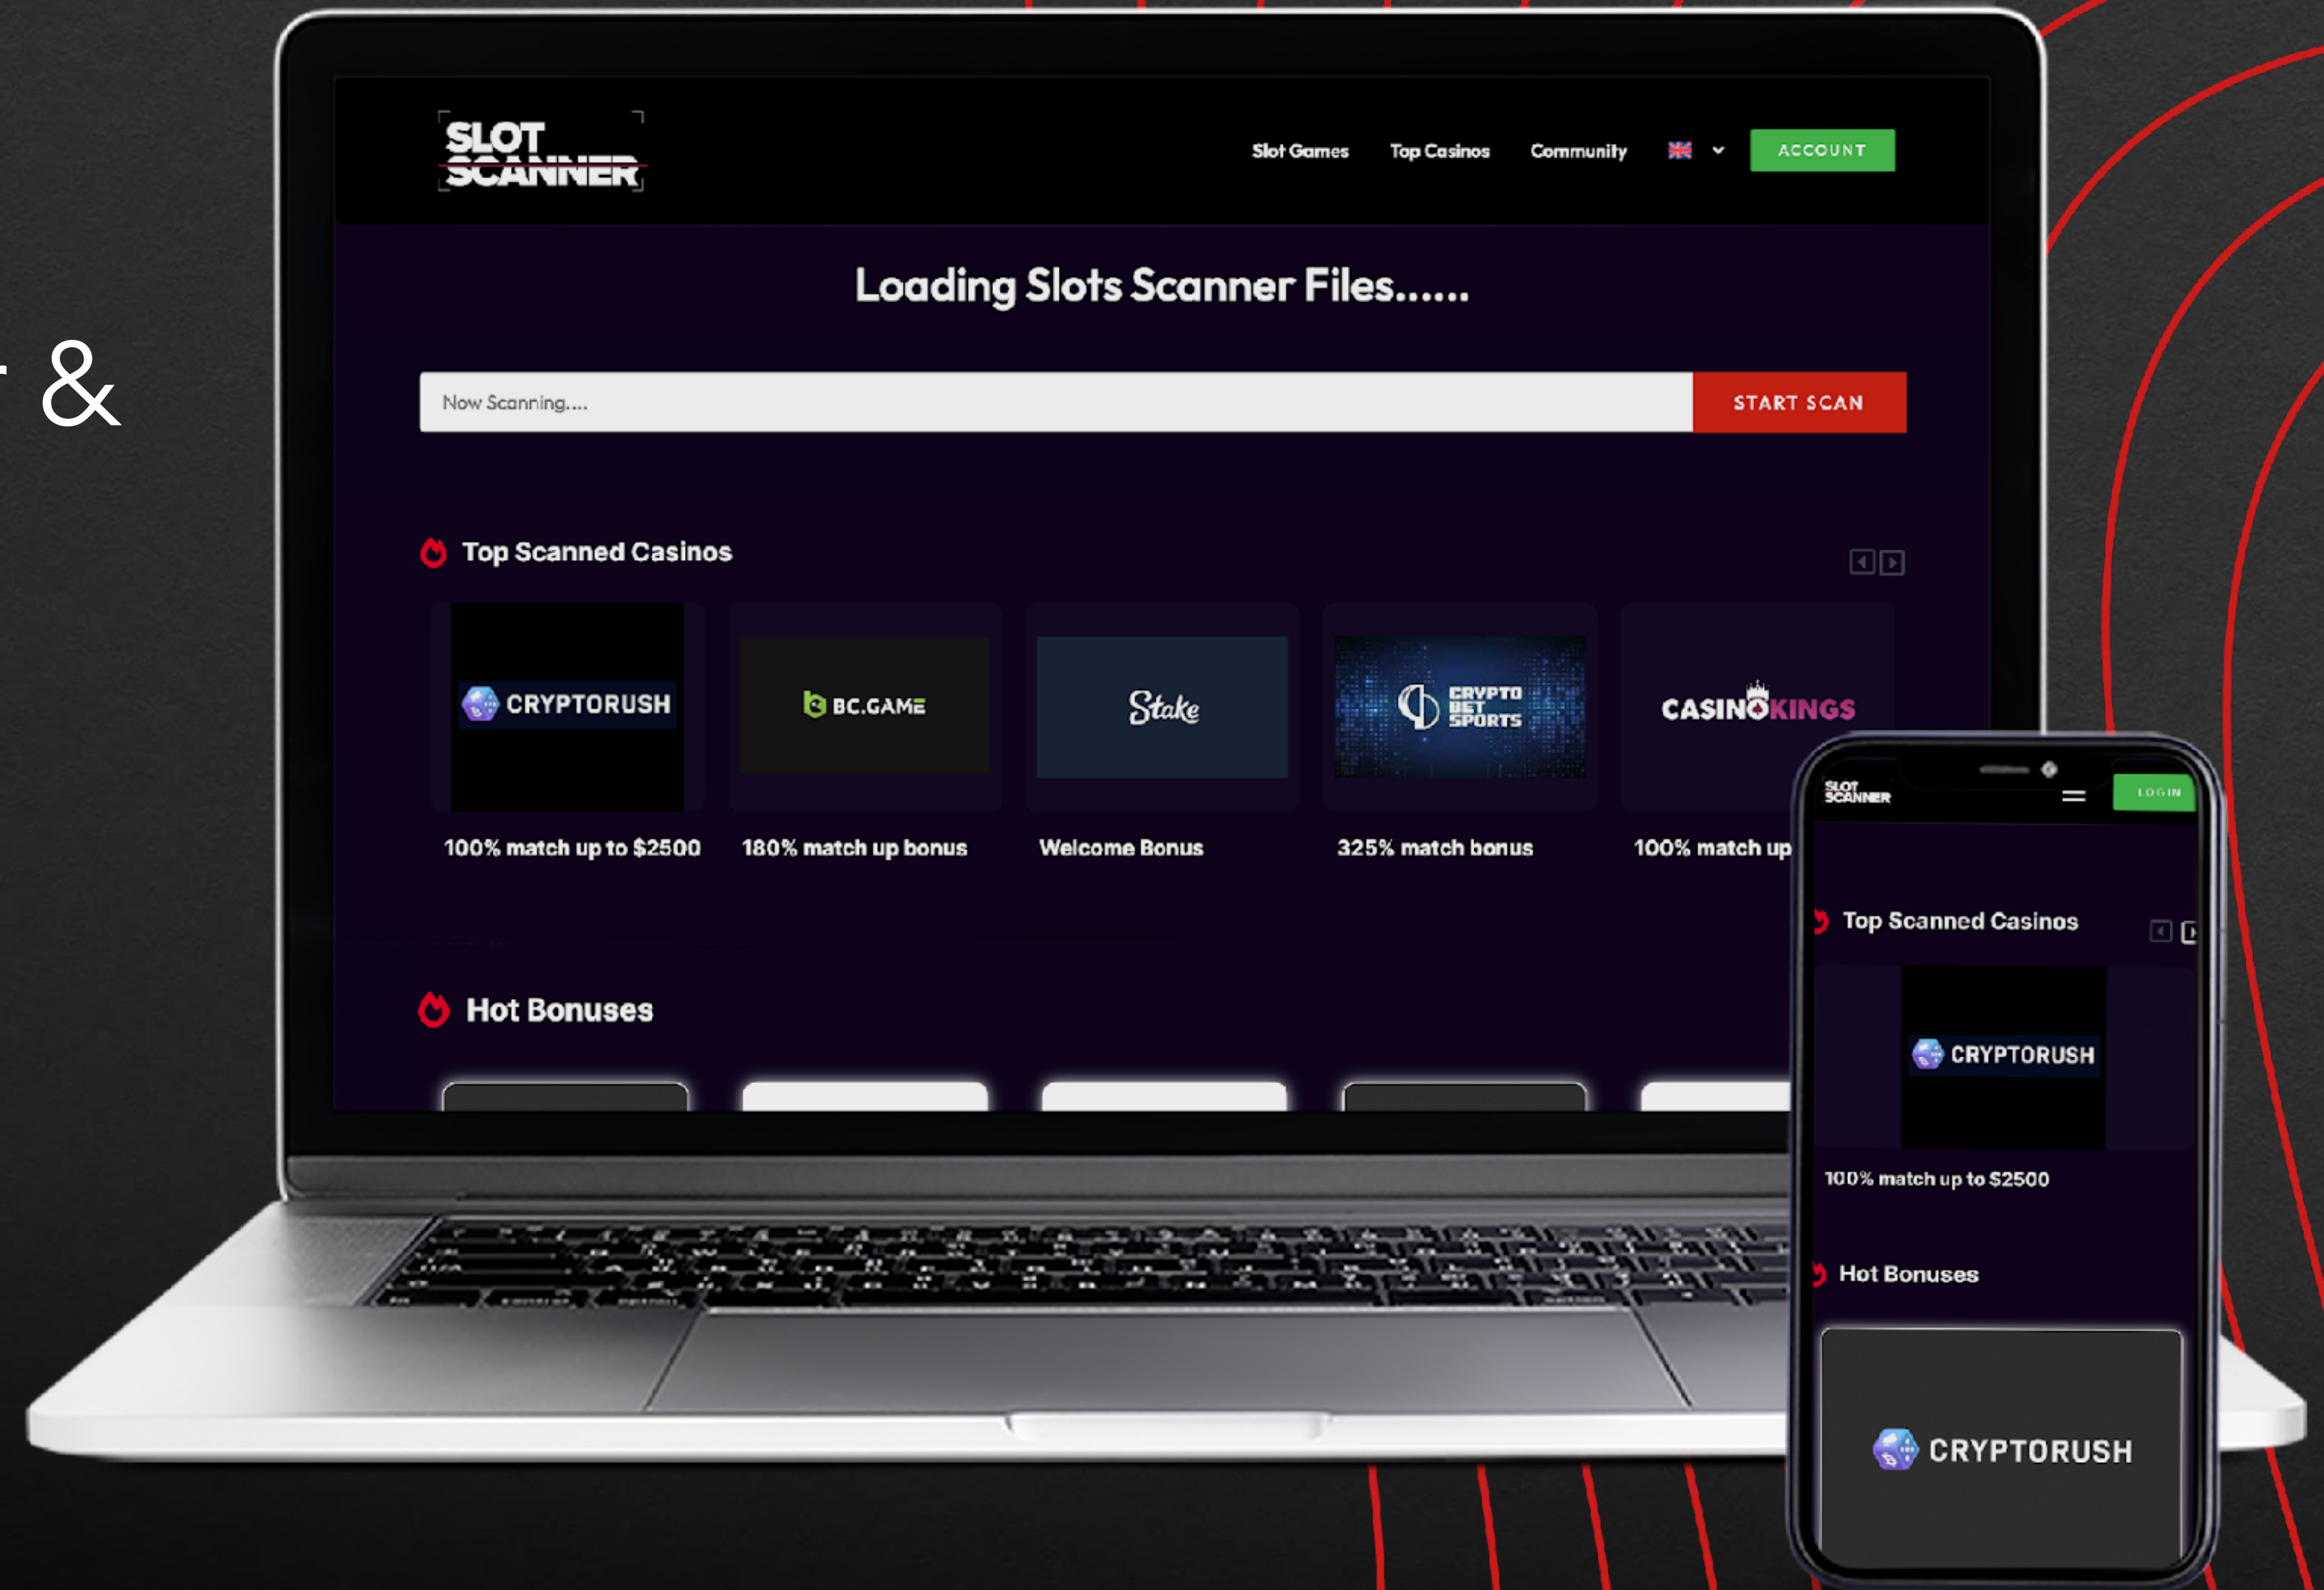

Price Option 1

£1,500

Listing on Slot Scanner & Casino Stake

35% Rev Share

You can also be listed in the casino sites of the month banner, which is a site wide link.

SLOT SCANNER